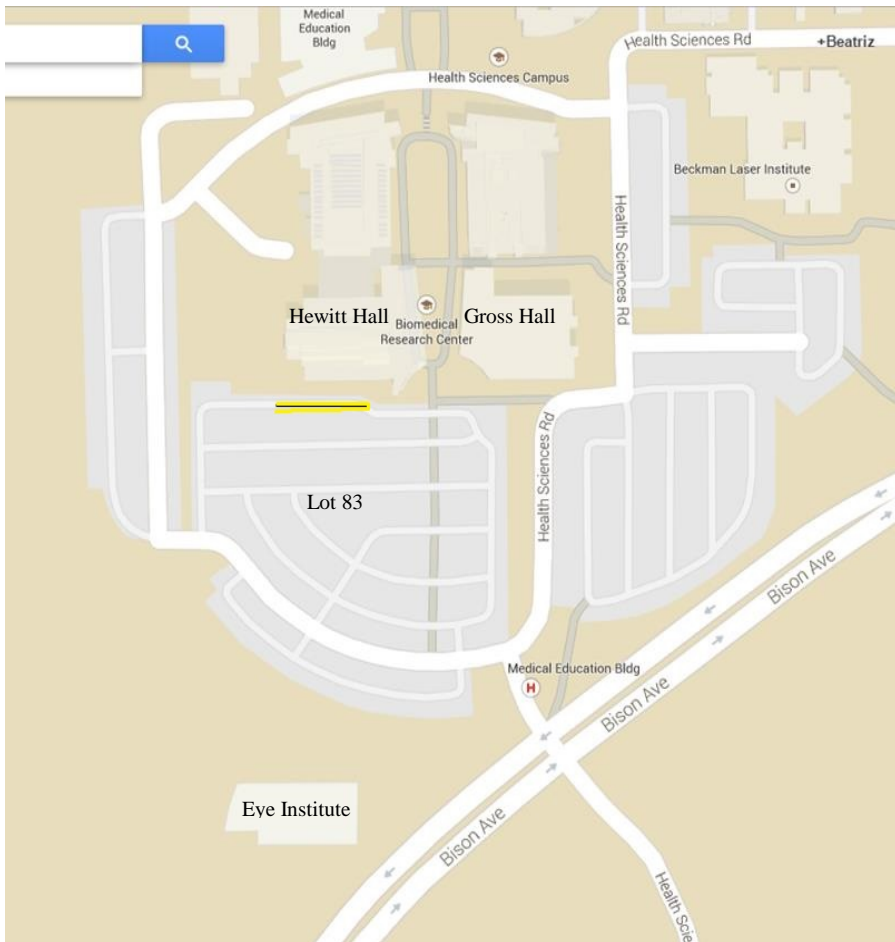

Directions to Hewitt Hall

5 or 405 Freeway

From the north:

Exit at Jamboree Road and turn Right (West)
Turn Right on Jamboree Road
Turn Left on Campus Drive
Turn Right on University Drive
Turn Left on California
Continue on California
Turn Left on Bison
Turn Left on Health Sciences Rd.
Take Left fork in road
Parking (Lot 83) will be on Right

5 or 405 Freeway

From the south:

Exit Jeffrey/University, go Left (West)
Follow University for several miles
Turn Left on California
Continue on California
Turn Left on Bison
Turn Left on Health Sciences Rd.
Take Left fork in road
Parking (Lot 83) will be on Right

73 Freeway / Toll way

From the north:

Exit at Bison
Left on Bison
Pass California (signal)
Turn Left on Health Sciences Rd. (signal)
Take Left fork in road
Parking (Lot 83) will be on Right

73 Freeway / Toll way

**PARK IN PATIENT PARKING
CLOSEST TO HEWITT HALL**