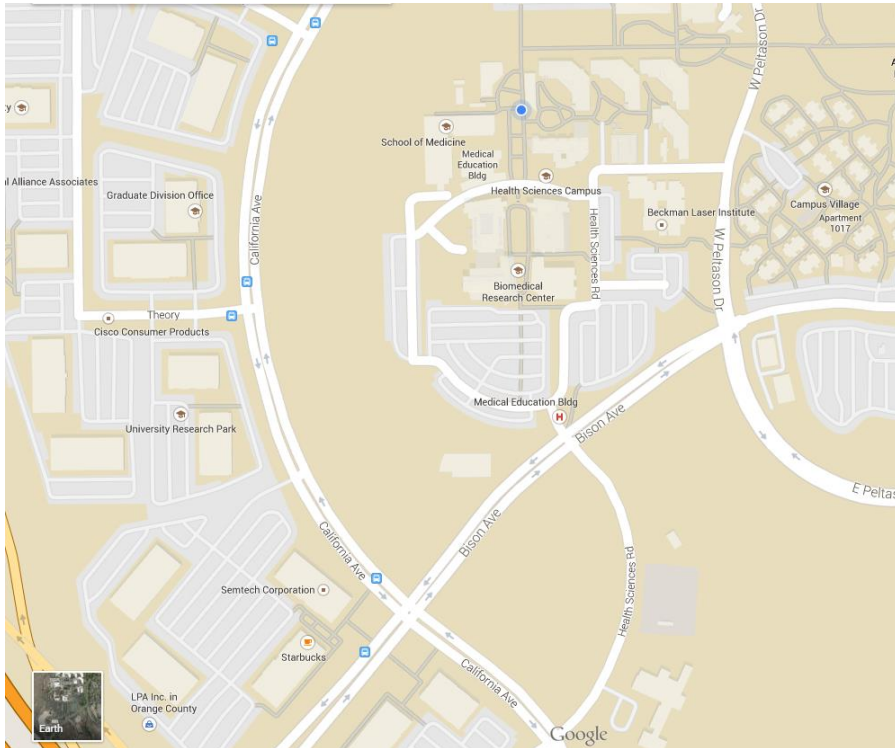

Directions to Hewitt Hall

5 or 405 Freeway

From the north:

Exit at Jamboree Road and turn Right (West)
Turn Right on Jamboree Road
Turn Left on Campus Drive
Turn Right on University Drive
Turn Left on California
Continue on California
Turn Left on Bison
Turn Left on Health Sciences Rd.
Take Left fork in road
Parking (Lot 83) will be on Right

5 or 405 Freeway

From the south:

Exit Jeffrey/University, go Left (West)
Follow University for several miles
Turn Left on California
Continue on California
Turn Left on Bison
Turn Left on Health Sciences Rd.
Take Left fork in road
Parking (Lot 83) will be on Right

73 Freeway / Toll way

From the north:

Exit at Bison
Left on Bison
Pass California (signal)
Turn Left on Health Sciences Rd. (signal)
Take Left fork in road
Parking (Lot 83) will be on Right

73 Freeway / Toll way

**PARK IN PATIENT PARKING
CLOSEST TO HEWITT HALL**